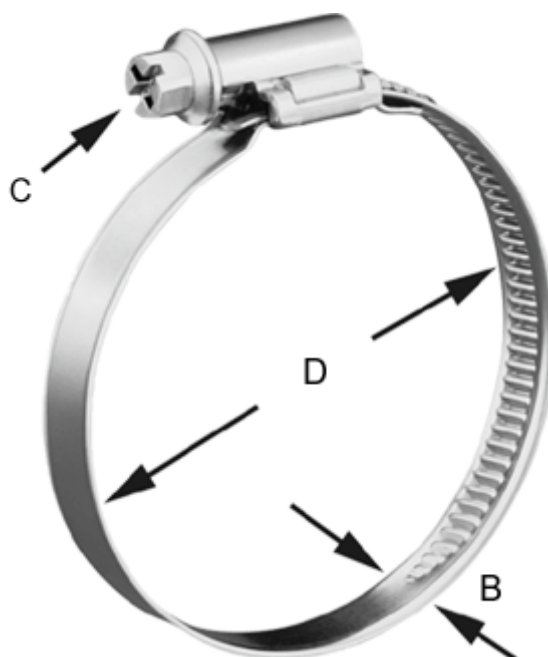

Article number: 021266704210

Description: Worm Drive Hose Clip
TORRO 200-220/9-C7 W4

Measures

C (screw type) = C7 - 7mm

Diameter D = 200-220

Width B = 9.0